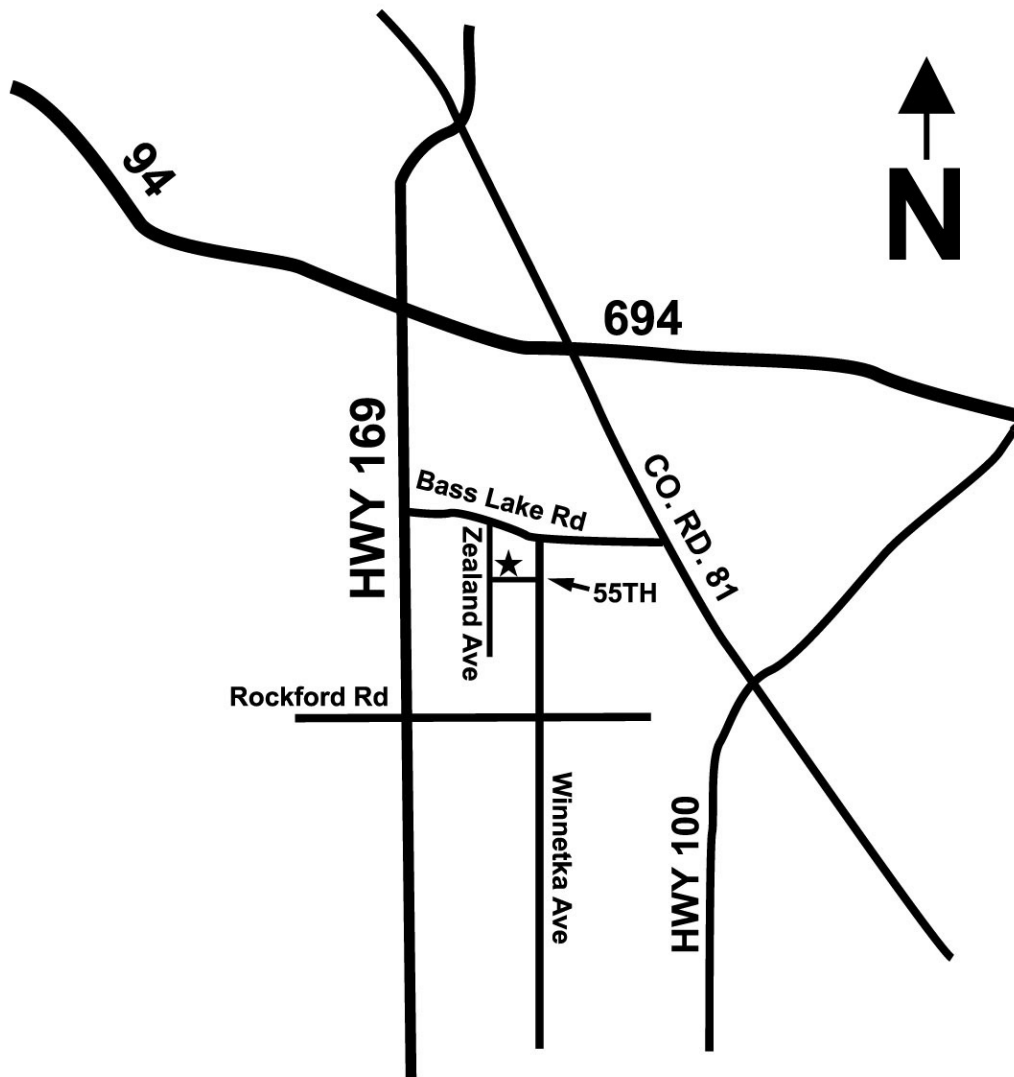

ROBBINSDALE / HOPKINS / MOUND-WESTONKA ADAPTED ATHLETICS

HOSTERMAN M.S.
5530 Zealand Ave N
New Hope, MN 55428