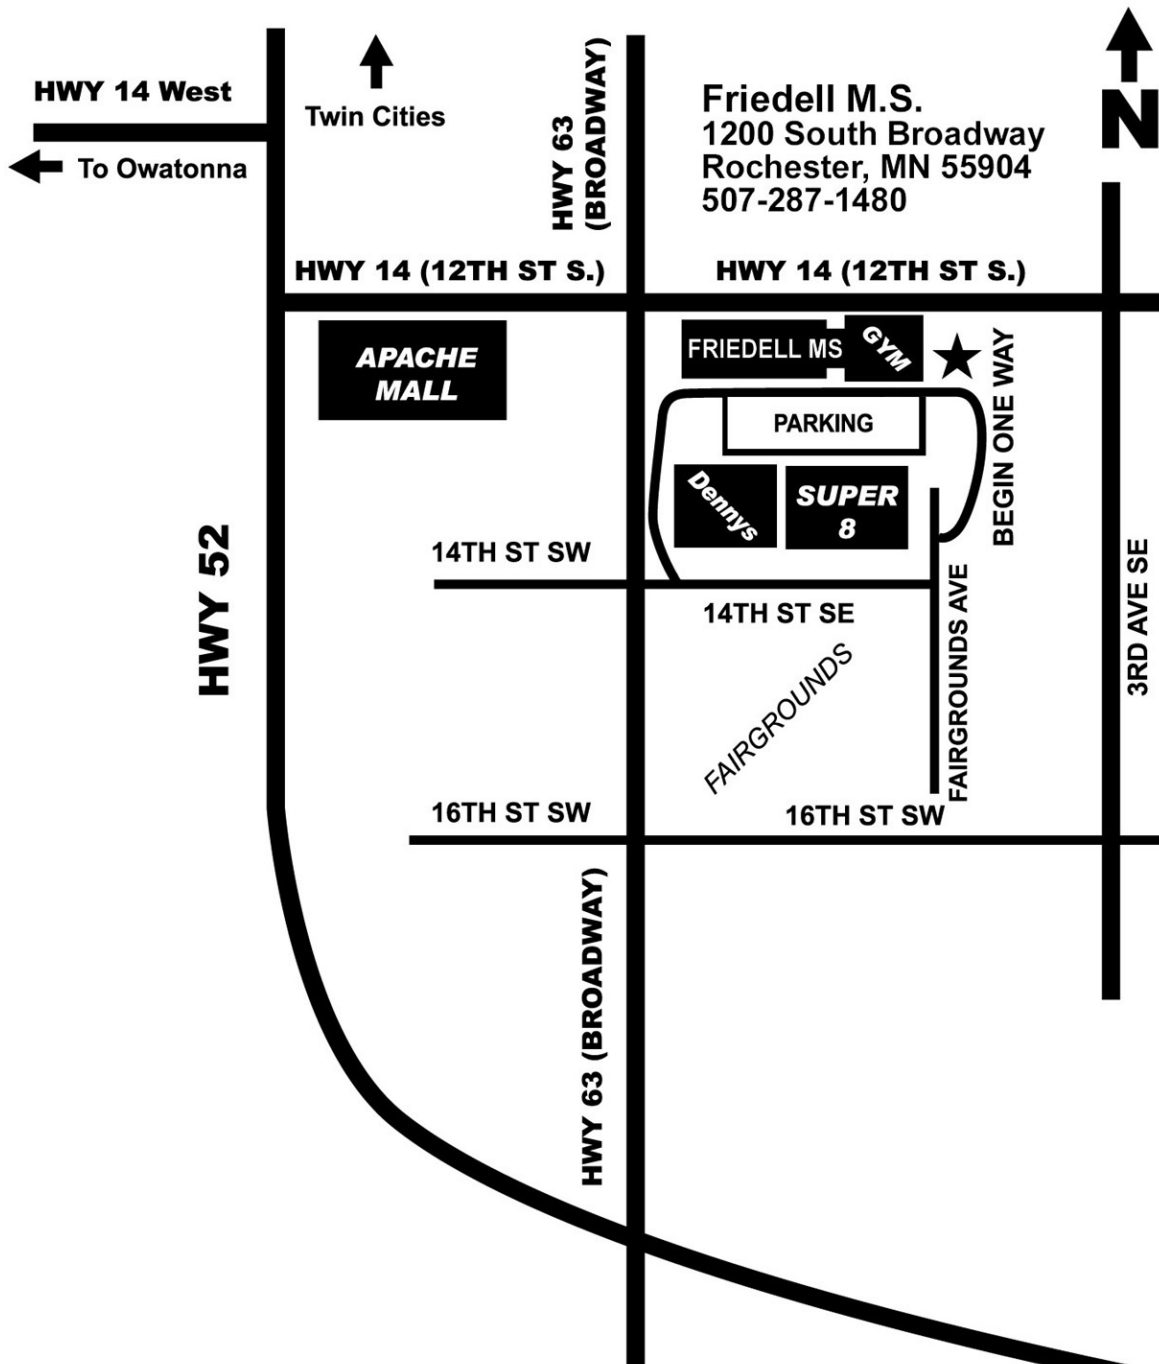

ROCHESTER AREA ADAPTED ATHLETICS

DIRECTIONS FROM TWIN CITIES:

Take HWY 52 South to HWY 14 East. 1 Mile to HWY 63 (Broadway).
 Take HWY 63 South 2 blocks to 14th Street East and turn Left (North) on
 Fairgrounds Ave. S.E. Enter the "Begin One Way" road that angles right
 and follow it to the Friedell parking lot.