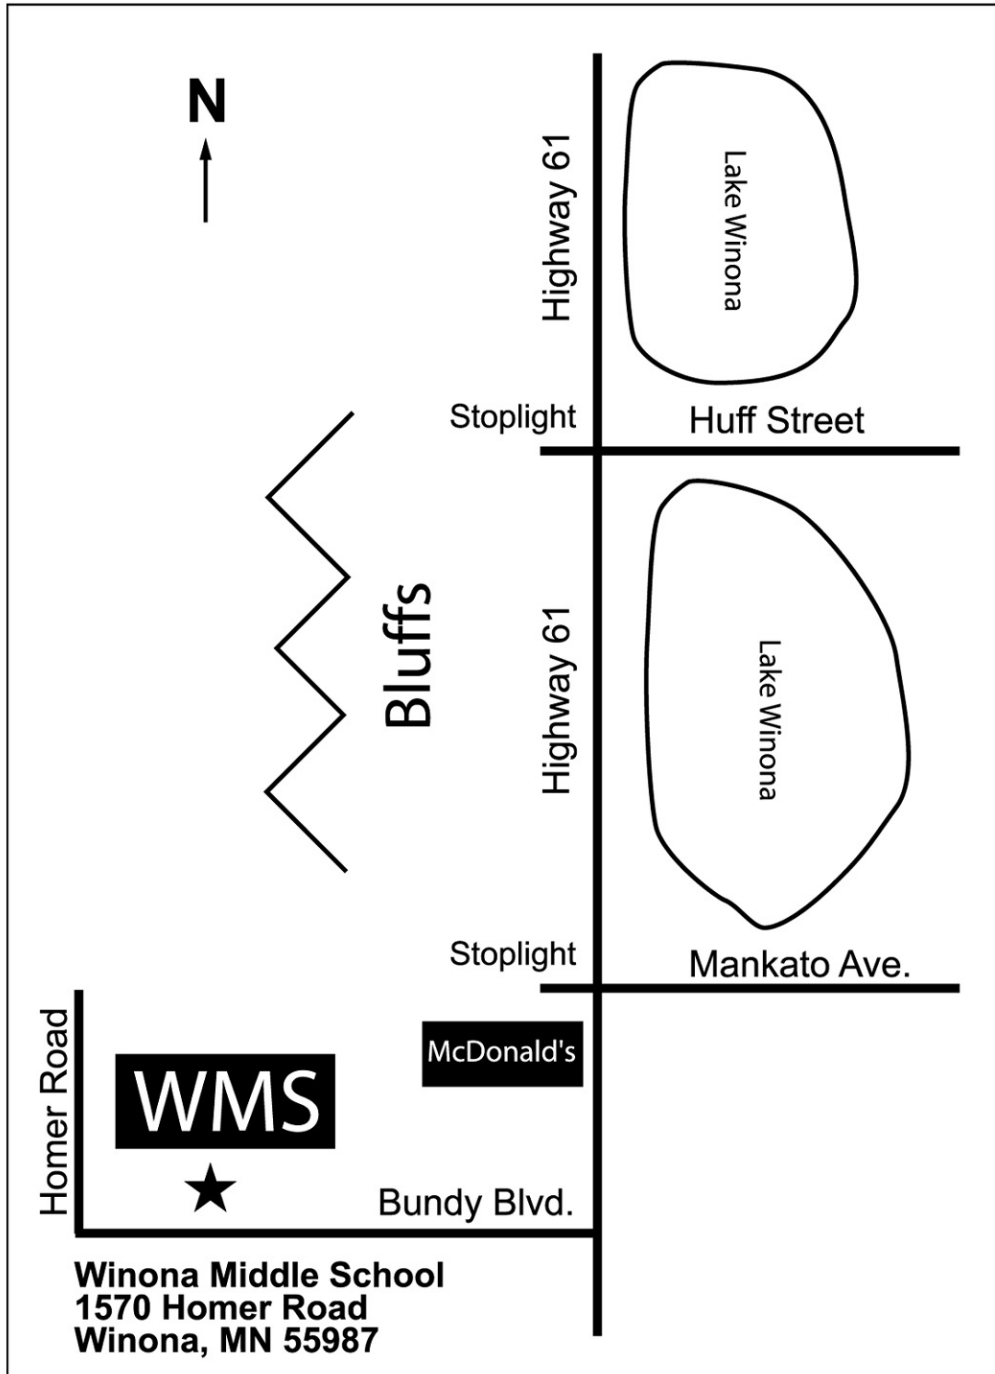

WINONA ADAPTED ATHLETICS

DIRECTIONS FROM TWIN CITIES:

South on Highway 61 to Winona
Right on Bundy Blvd. School is on the Right (Homer Road)